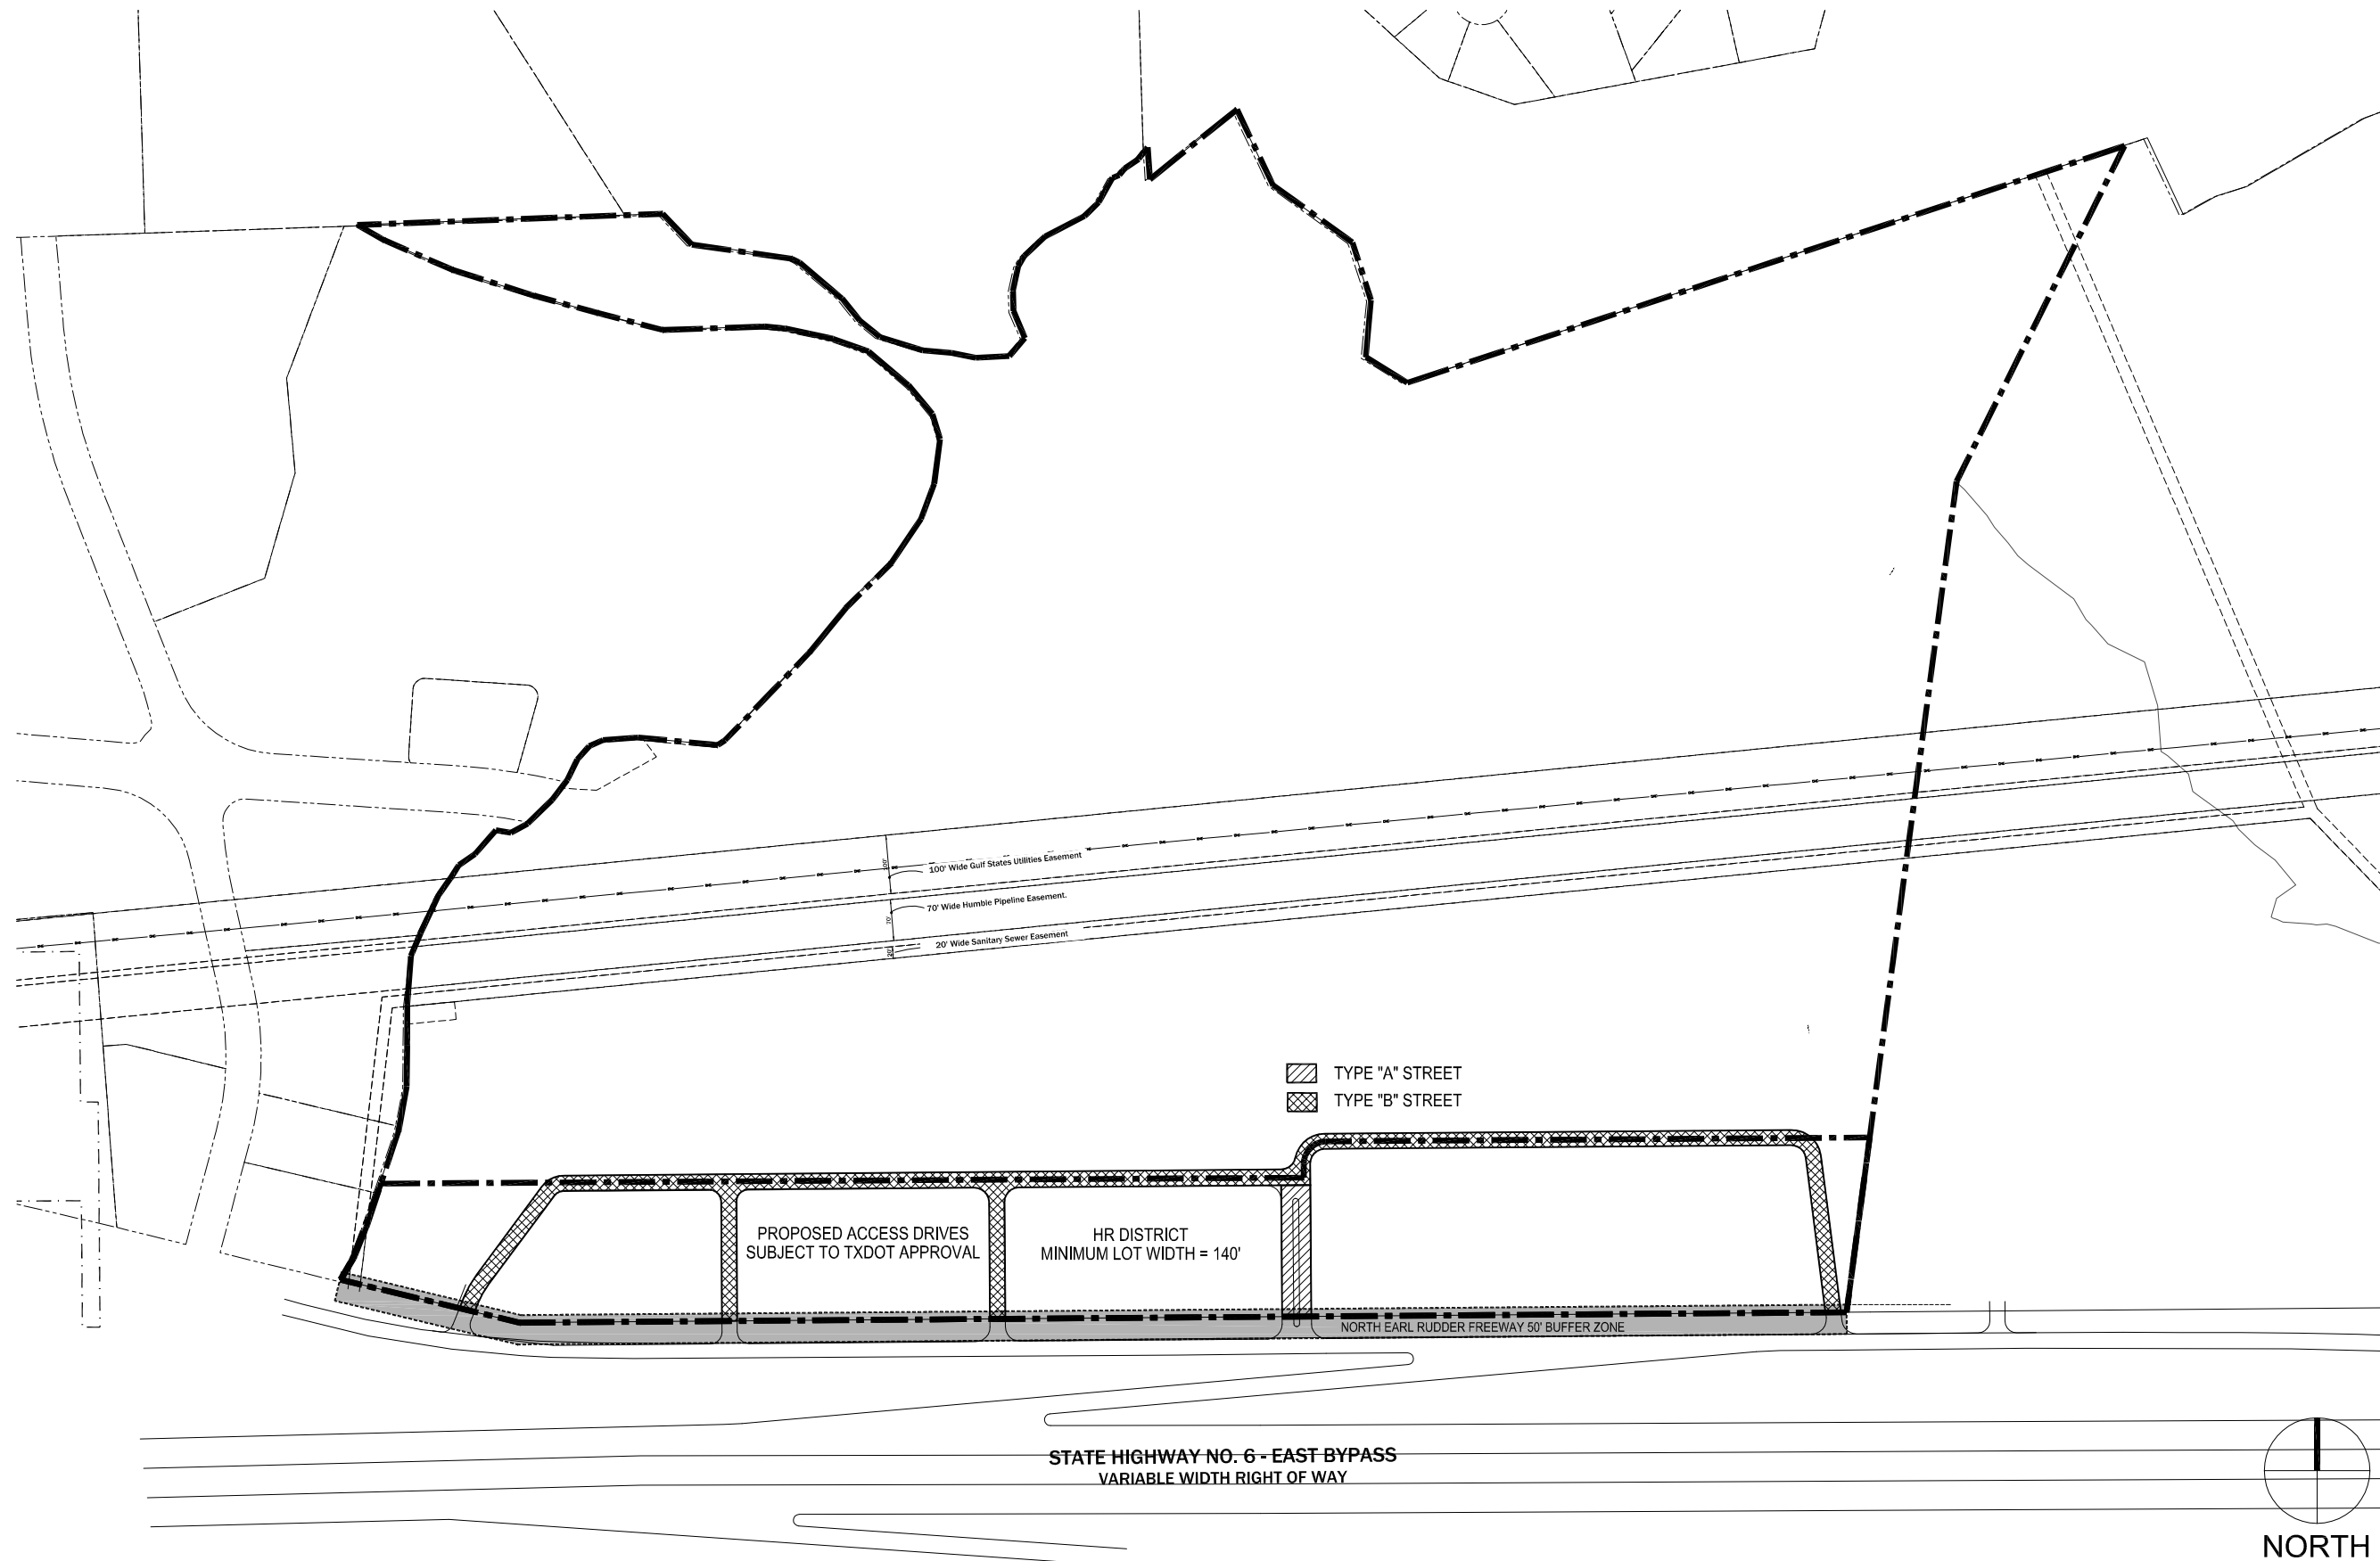

EARL RUDDER FRWY.

Enclave Property Management

Bryan, TX.

EXHIBIT B - DISTRICTS

SCALE: 1"=100' JOB No.: 202186 DATE: 07.13.23

EARL RUDDER FRWY.

Enclave Property Management

Bryan, TX.

EXHIBIT C - OPEN SPACE

SCALE: 1"=100' JOB No.: 202186 DATE: 07.13.23

EARL RUDDER FRWY.

Enclave Property Management

Bryan, TX.

EXHIBIT D - ROADS

SCALE: 1"=100' JOB No.: 202186 DATE: 07.13.23