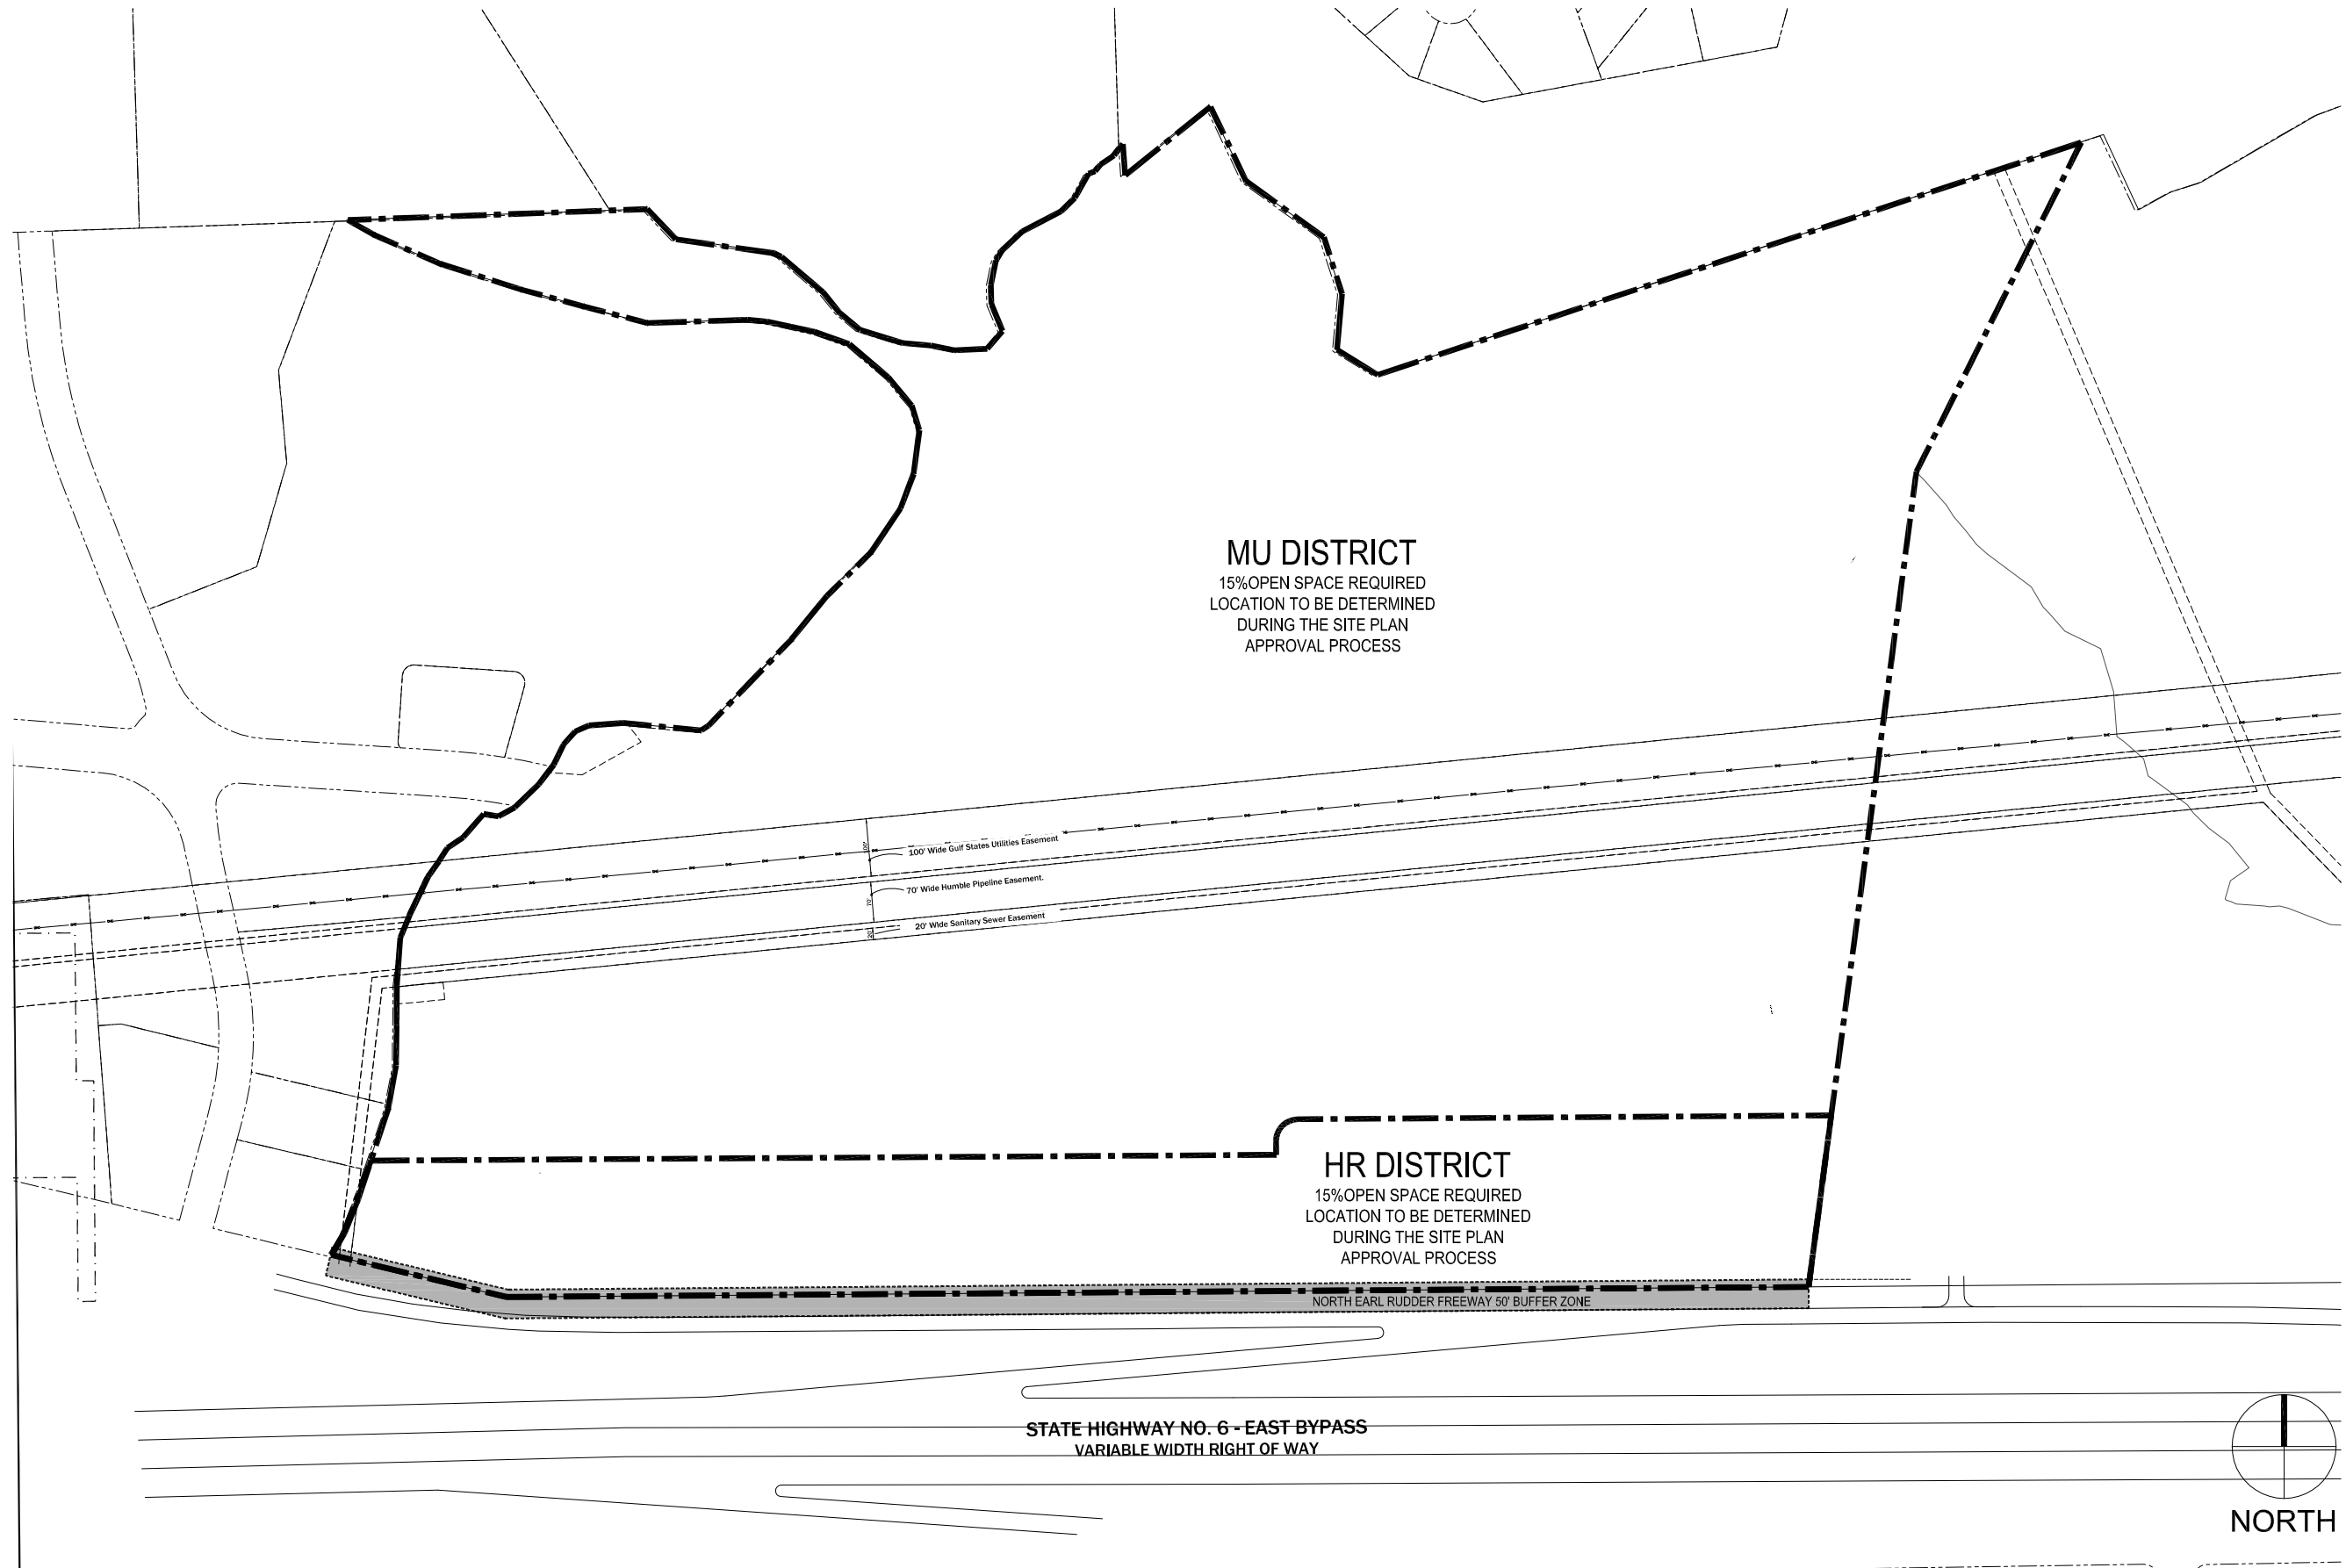

EARL RUDDER FRWY.

Enclave Property Management

Bryan, TX.

EXHIBIT B - DISTRICTS

SCALE: 1"=100' JOB No.: 202186 DATE: 07.13.23

EARL RUDDER FRWY.

Enclave Property Management

Bryan, TX.

EXHIBIT C - OPEN SPACE

SCALE: 1"=100' JOB No.: 202186 DATE: 07.13.23

EARL RUDDER FRWY.

Enclave Property Management

Bryan, TX.

EXHIBIT D - ROADS

SCALE: 1"=100' JOB No.: 202186 DATE: 07.13.23